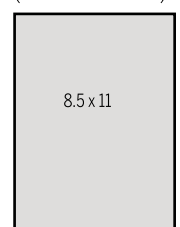

Conference Program Ad Specs

Conference Program Print Ad Specs (CMYK color space with 300dpi resolution)

- **2 Page Spread: 17" wide x 11" height**
(final size submitted, with bleeds, should be 17.25" x 11.25" inches)
- **Full Page: 8.5" wide x 11" height** (final size submitted, with bleeds, should be 8.75" x 11.25" inches)
- **Half Page Horizontal: 8.5" wide x 5.5" height** (final size submitted, with bleeds, should be 8.75" x 5.75" inches)
- **Quarter page Vertical: 4.25" wide x 5.5" height** (final size submitted, with bleeds, should be 4.5" x 5.75" inches)
- **Inside Front or Back Cover: 8.5" wide x 11" height** (final size submitted, with bleeds, should be 8.75" x 11.25" inches)

2-Page Spread
(final size with bleed: 11.25 x 17.25)

Full Page
(final size with bleed: 8.75 x 11.25)

Half-Page
(final size with bleed: 8.75 x 5.75)

Quarter-Page (Vertical)
(final size with bleed: 4.75 x 5.75)

Inside Front or Back Cover
(final size: 8.75 x 11.75)

File Creation Guidelines:

Accepted File Types: PDF, JPEG or TIFF

Color: Ads must use CMYK color space. Color resolution cannot be guaranteed – please use four color mix and rich black (C:30 M:20 Y:20 K:100) in areas where you will be using black as background.

800px wide x 100px tall (RGB color space with 96 dpi resolution)

970px wide x 250px tall
(RGB color space with 96 dpi resolution)

728px wide x 90px tall
(RGB color space with 96 dpi resolution)

970px x 250px